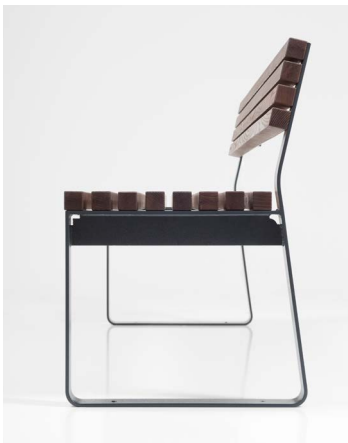

PRIMA bench, with backrest

Design by
Sven Sörmus
iseasi

Prima series is a pragmatic choice that stands for uncompromising quality, elaborate details and carefully considered construction. Light benches in classical proportions are available with or without backrest and armrests. The full set includes also a table which makes Prima perfect for creating picnic areas.

Unobtrusive appearance with a shade of nostalgia makes it easy to picture Prima benches in various surroundings.

PRIMA bench, with backrest

FEATURES

The combination of Prima benches, seats and tables enable the creation of enjoyable picnic areas.

Prima series is well characterized by its simplicity, lightness or form and aesthetics.

Easy maintenance and replacement of wooden parts. The possibility to add a number of armrests which enables better access to seniors or people with restricted mobility.

No visible fixing materials on the top surfaces of the wooden parts to ensure a pleasing look and feel of the products.

The hot-dip galvanized and powder-coated steel frame and high-quality, knot-free wooden material makes the product very resistant to weather and use.