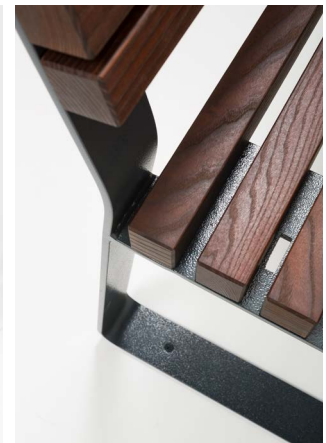

PRIMA bench, with backrest

Design by
Sven Sörmus
iseasi

Prima series is a pragmatic choice that stands for uncompromising quality, elaborate details and carefully considered construction. Light benches in classical proportions are available with or without backrest and armrests. The full set includes also a table which makes Prima perfect for creating picnic areas.

No visible fixing materials on the top surfaces of the wooden parts to ensure a pleasing look and feel of the products.

The hot-dip galvanized and powder-coated steel frame and high-quality, knot-free wooden material makes the product very resistant to weather and use.

Thermotreated ash (oiled)

Tropical wood

METAL

The steel frame is available in hot-dip galvanized and powder coated finish. The hot-dip galvanizing is done according to ISO 1461:2009 standard.

RAL recommendation by designer: