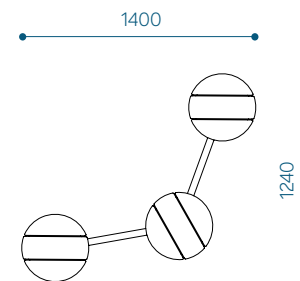

Park bench Haru SET01-2 - HSET01-2

Set modules:

- 3 x HS
- 2 x HJ