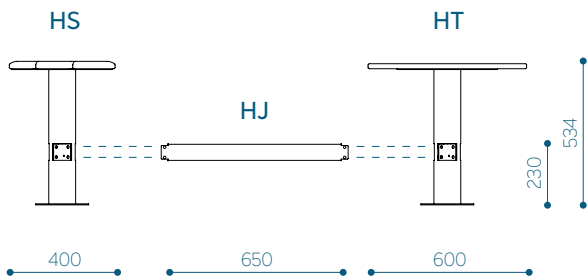

Tropical wood

MODULES AND DIMENSIONS

Modul	product code	height, mm	width, mm
Haru seat	HS	534	400
Haru table	HT	534	600
Haru joint	HJ	230	650

SETS AND DIMENSIONS

Park bench Haru SET01 - HSET01

Set modules: