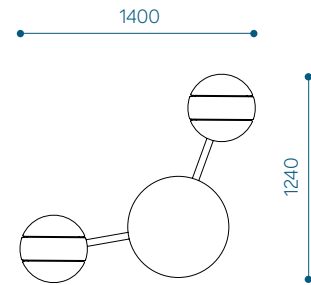

MODULES AND DIMENSIONS

Modul	product code	height, mm	width, mm
Haru seat	HS	534	400
Haru table	HT	534	600
Haru joint	HJ	230	650

SETS AND DIMENSIONS

Park bench Haru SET01 - HSET01

Set modules:

- 2 x HS
- 1 x HT
- 2 x HJ

Park bench Haru SET01-2 - HSET01-2

Set modules:

- 3 x HS
- 2 x HJ

Park bench Haru SET02 - HSET02

Set modules:

- 3 x HS
- 1 x HT
- 3 x HJ