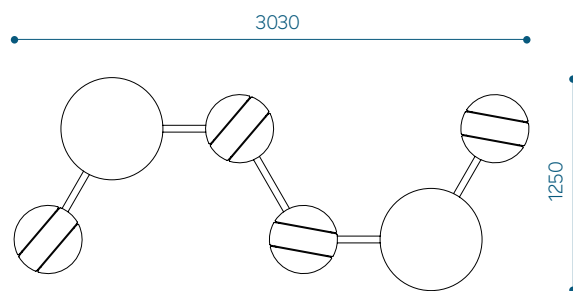

Tropical wood

MODULES AND DIMENSIONS

Modul	product code	height, mm	width, mm
Haru seat	HS	534	400
Haru table	HT	534	600
Haru joint	HJ	230	650

SETS AND DIMENSIONS

Park bench Haru SET01 - HSET01

Set modules:

- 2 x HS
- 1 x HT
- 2 x HJ

Park bench Haru SET01-2 - HSET01-2

Set modules:

- 3 x HS
- 2 x HJ

Park bench Haru SET02 - HSET02

Set modules:

- 3 x HS
- 1 x HT
- 3 x HJ

SETS AND DIMENSIONS

Park bench Haru SET03 - HSET03

Set modules:
4 x HS
1 x HT
4 x HJ

Park bench Haru SET04 - HSET04

Set modules:
4 x HS
2 x HT
5 x HJ

Park bench Haru SET05 - HSET05

Set modules:
5 x HS
2 x HT
6 x HJ

SETS AND DIMENSIONS