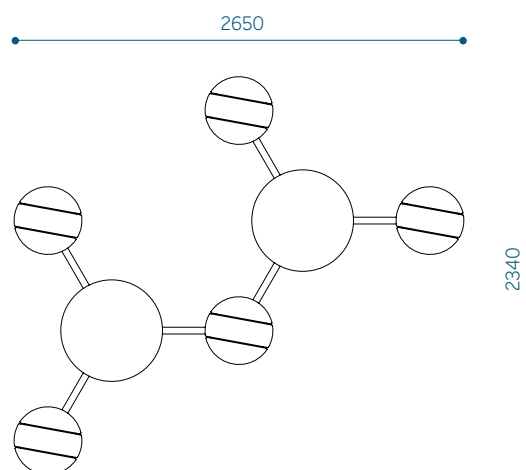

HARU bench

Design by
Martin Pärn and **Kaspar Torn**,
iseasi

Haru is a modular spatial network that unfolds over the square and turns it into an actively used space. It is a barrier that does not interrupt, but absorbs life into itself, thus creating a new active urban space.

Park bench Haru SET03 - HSET03

Set modules:
4 x HS
1 x HT
4 x HJ

Park bench Haru SET04 - HSET04

Set modules:
4 x HS
2 x HT
5 x HJ

Park bench Haru SET05 - HSET05

Set modules:
5 x HS
2 x HT
6 x HJ

SETS AND DIMENSIONS