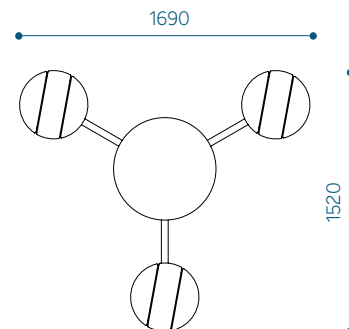

Tropical wood

MODULES AND DIMENSIONS

Modul	product code	height, mm	width, mm
Haru seat	HS	534	400
Haru table	HT	534	600
Haru joint	HJ	230	650

SETS AND DIMENSIONS

Park bench Haru SET01 - HSET01

Set modules:

- 2 x HS
- 1 x HT
- 2 x HJ

Park bench Haru SET01-2 - HSET01-2

Set modules:

- 3 x HS
- 2 x HJ

Park bench Haru SET02 - HSET02

Set modules:

- 3 x HS
- 1 x HT
- 3 x HJ

SETS AND DIMENSIONS

Park bench Haru SET03 - HSET03

Set modules:
4 x HS
1 x HT
4 x HJ

Park bench Haru SET04 - HSET04

Set modules:
4 x HS
2 x HT
5 x HJ

Park bench Haru SET05 - HSET05

Set modules:
5 x HS
2 x HT
6 x HJ

SETS AND DIMENSIONS