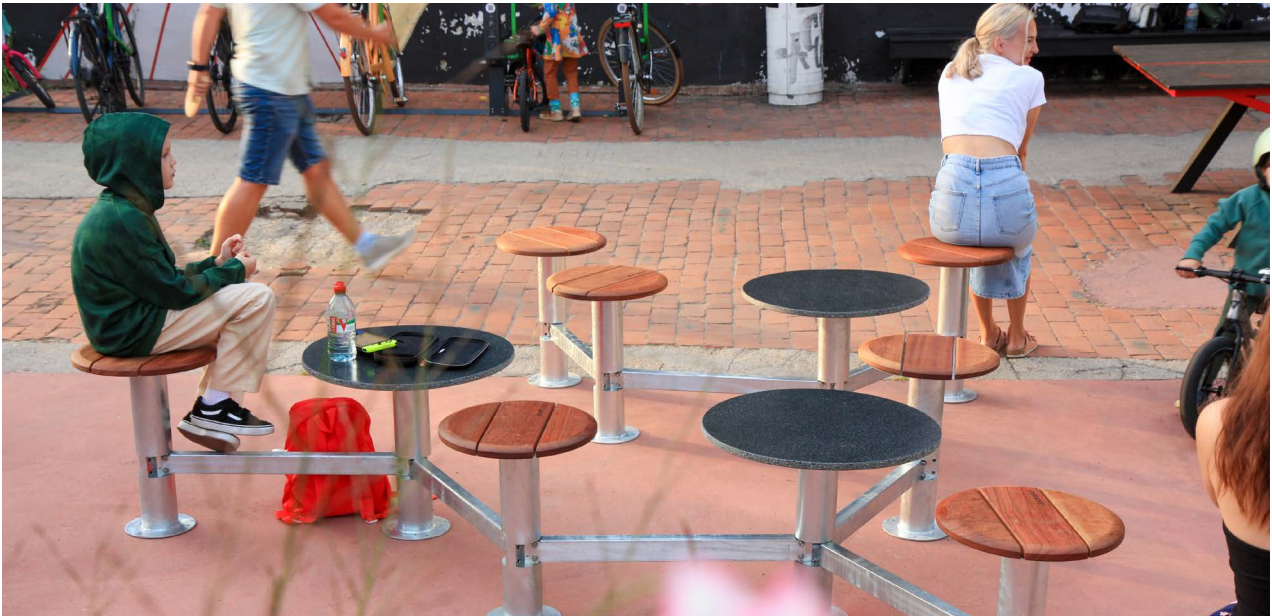

HARU bench

Design by
Martin Pärn and **Kaspar Torn**,
iseasi

Haru is a modular spatial network that unfolds over the square and turns it into an actively used space. It is a barrier that does not interrupt, but absorbs life into itself, thus creating a new active urban space.

Whether you're alone or with others, the Haru bench system provides an open-ended seating solution without specific constraints.

Haru is infinite, able to grow from a single molecule into an infinite network.

FEATURES

The modular solution allows you to combine endlessly different solutions.

The plane with the same height of the seats and tables also allows the table to be used as a seat.

Evokes more versatile use of urban space and revitalization of urban non-places.