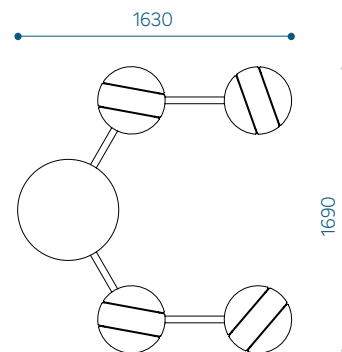

Tropical wood

MODULES AND DIMENSIONS

Modul	product code	height, mm	width, mm
Haru seat	HS	534	400
Haru table	HT	534	600
Haru joint	HJ	230	650

SETS AND DIMENSIONS

Park bench Haru SET01 - HSET01

Set modules:

- 2 x HS
- 1 x HT
- 2 x HJ

Park bench Haru SET01-2 - HSET01-2

Set modules:

- 3 x HS
- 2 x HJ

Park bench Haru SET02 - HSET02

Set modules:

- 3 x HS
- 1 x HT
- 3 x HJ

SETS AND DIMENSIONS

Park bench Haru SET03 - HSET03

Set modules:
4 x HS
1 x HT
4 x HJ

Park bench Haru SET04 - HSET04

Set modules:
4 x HS
2 x HT
5 x HJ

Park bench Haru SET05 - HSET05

Set modules:
5 x HS
2 x HT
6 x HJ

SETS AND DIMENSIONS